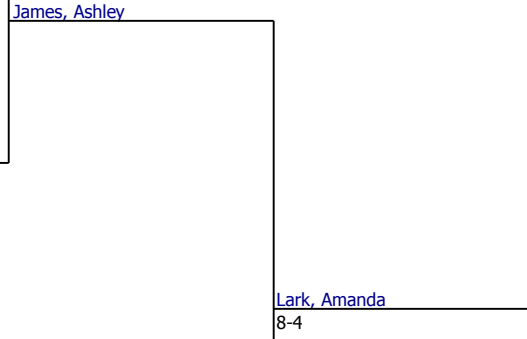

_____
Referee's Signature