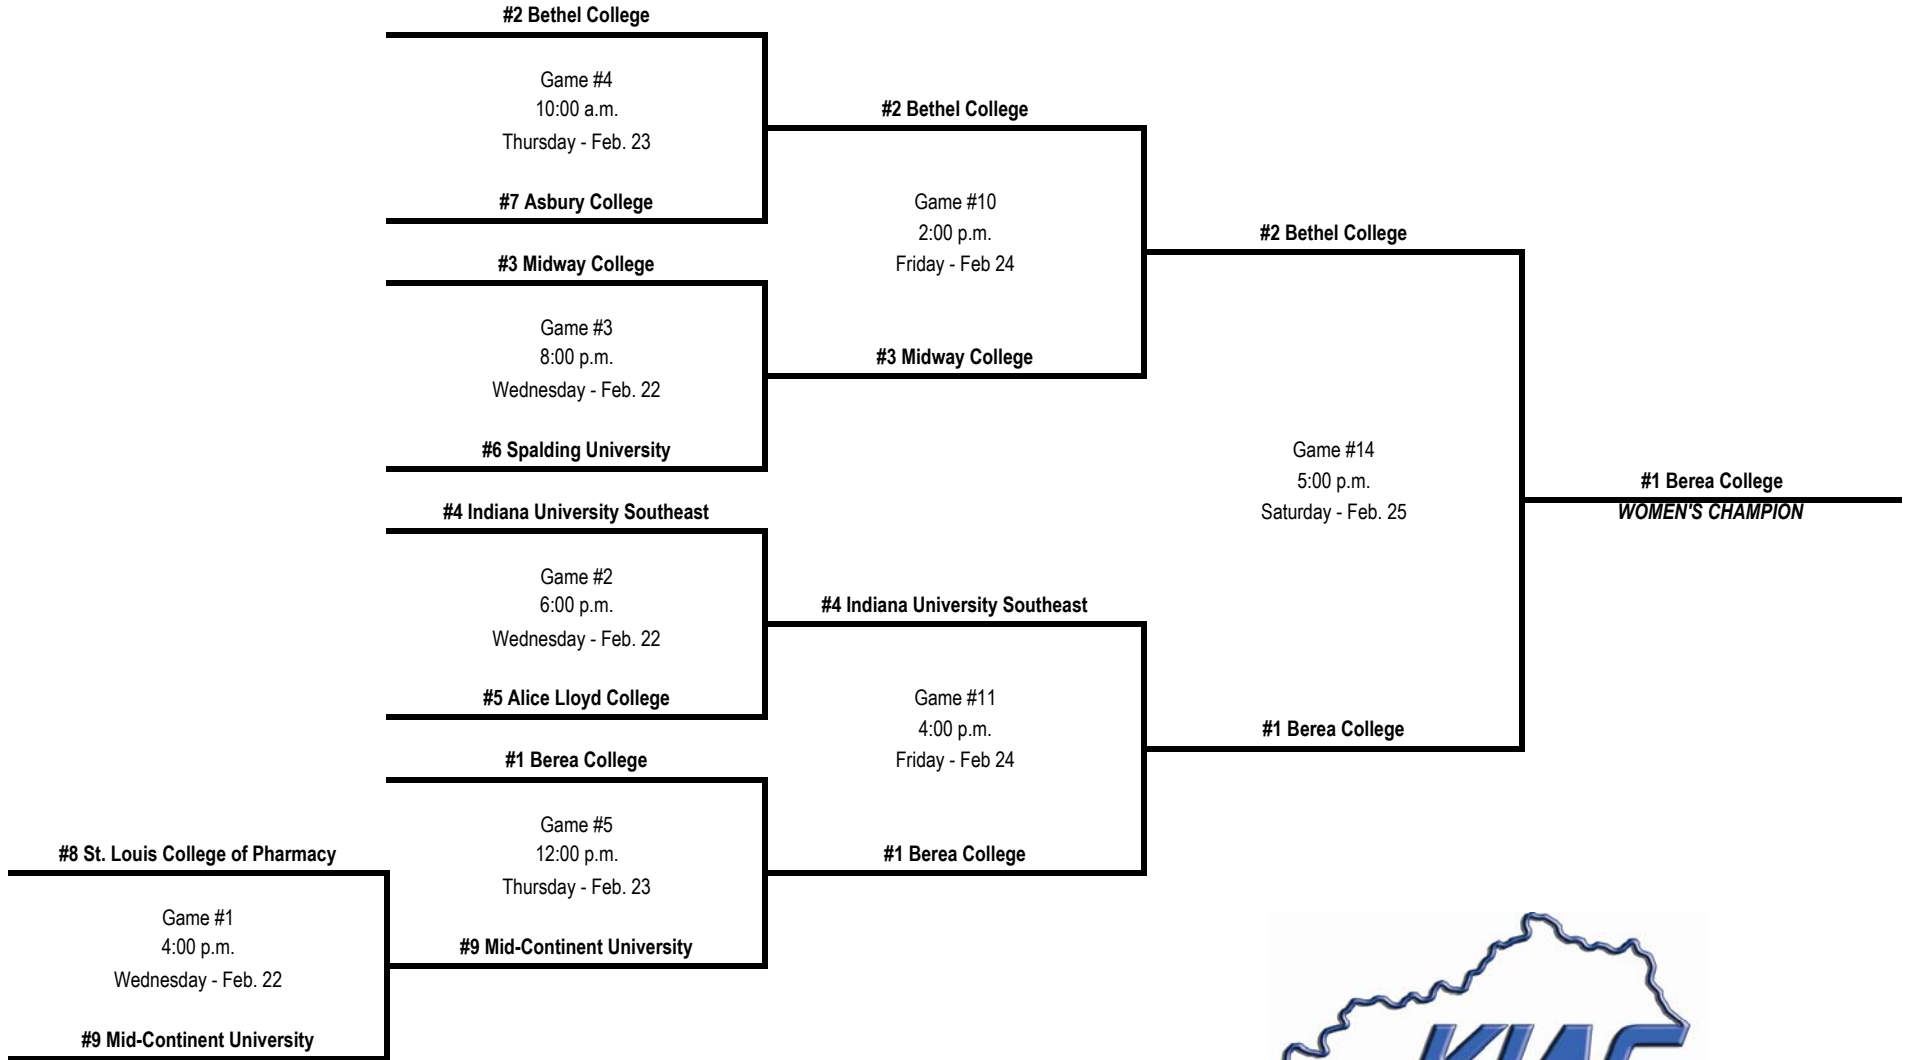

2005-2006 WOMEN'S BASKETBALL CHAMPIONSHIPS

KENTUCKY INTERCOLLEGIATE ATHLETIC CONFERENCE